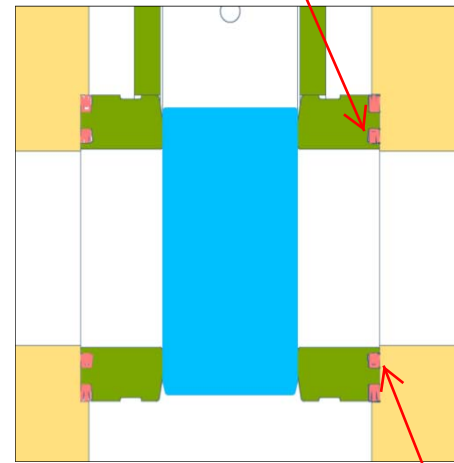

# GBS Gate Valve

Neway GBS Slab Gate Valve

GBS 闸阀

Seat

**Lipseal Seal Ring**  
- Inner Seat Seal (Smaller one)  
- Outer Seat Seal (Bigger one)

# GBS Compare with GBC

Inner Flat Seal

**GBC two Seats on each side of gate, single flat seal ring with cheaper price**

Single Flate Seal

**GBS Single Seat on each side of gate, double lipseal seal ring with better sealing function**