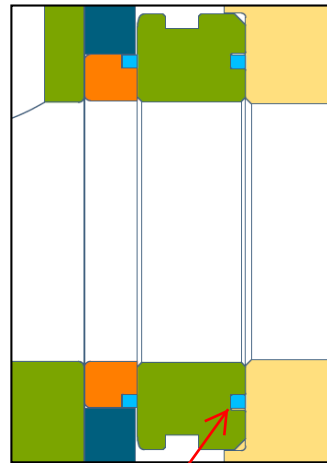

# GBS Gate Valve

Neway GBS Slab Gate Valve

GBS 闸阀

Seat

**Lipseal Seal Ring**  
- Inner Seat Seal (Smaller one)  
- Outer Seat Seal (Bigger one)

# GBS Compare with GBC

Inner Flat Seal

**GBC two Seats on each side of gate, single flat seal ring with cheaper price**

Single Flate Seal

**GBS Single Seat on each side of gate, double lipseal seal ring with better sealing function**

Outer Lip Seal.